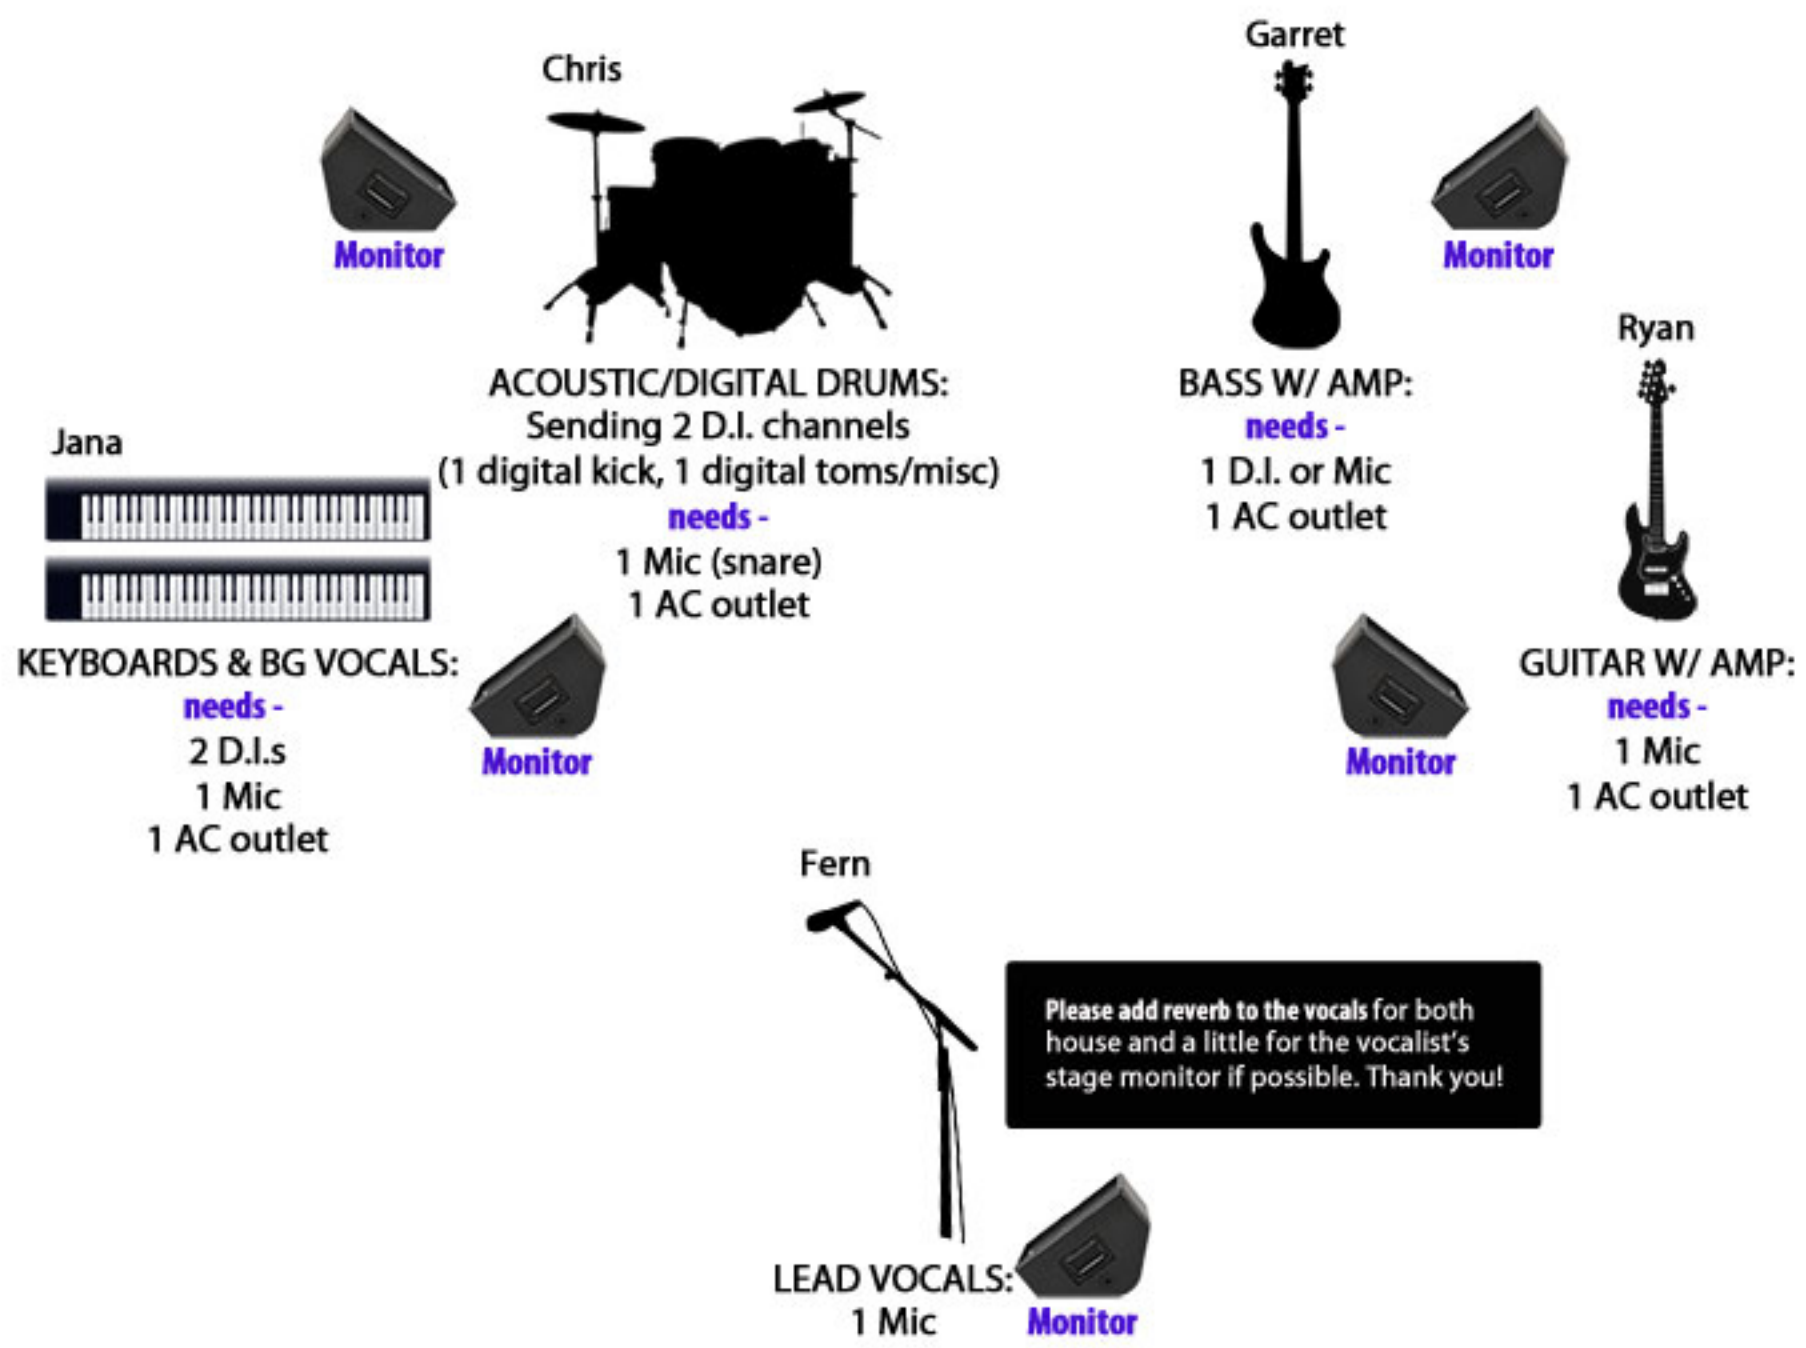

Star Witness Stage Plot

Main Contact:
Chris Allen at 503-309-0396

Please add reverb to the vocals for both house and a little for the vocalist's stage monitor if possible. Thank you!